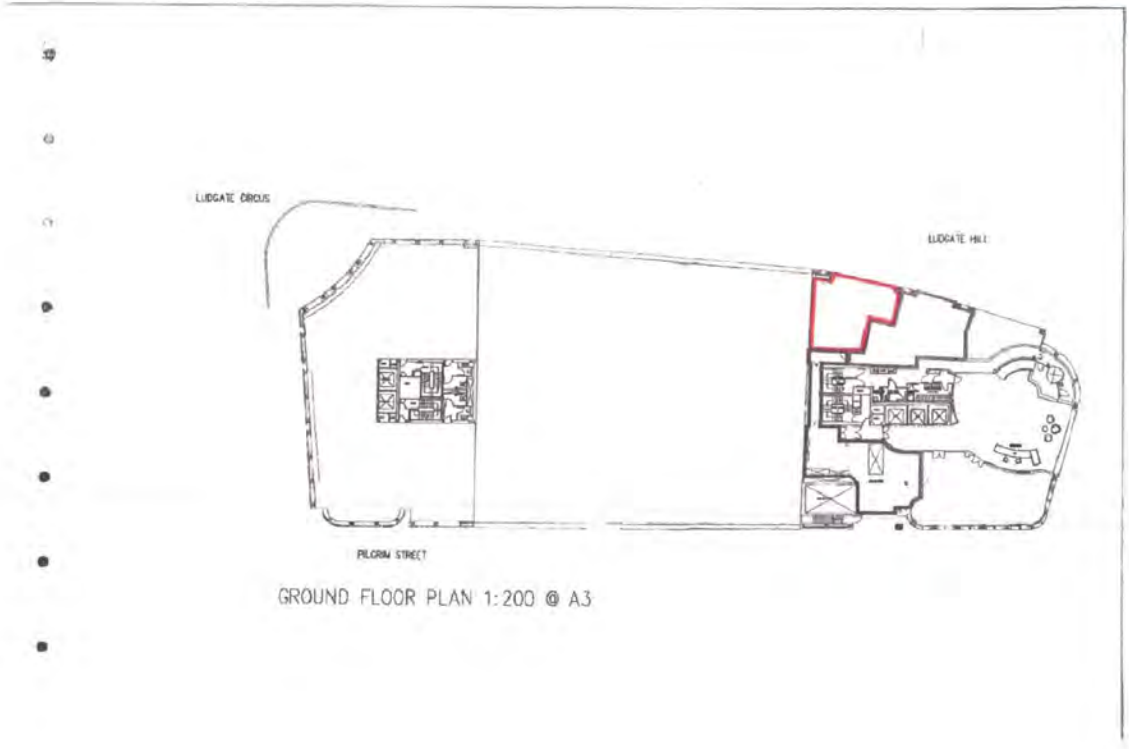

All retail selling areas to be licensed for alcohol display. Copyright – RB Retail & Licensing Services Limited, 23 Magister Drive, Lee on the Solent, Portsmouth PO123 8GE, Site dimensions to be used at all times

GROUND FLOOR PLAN 1:200 @ A3