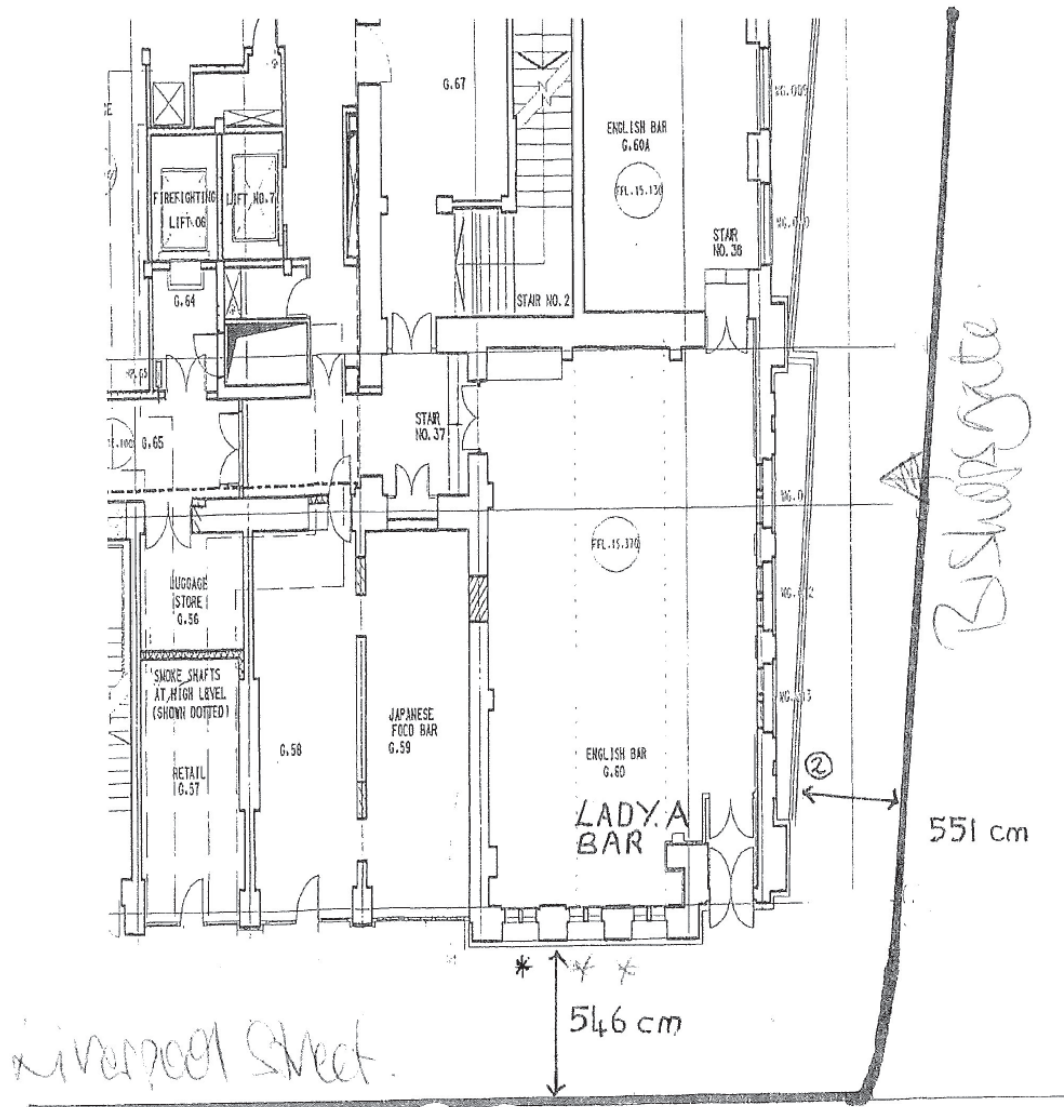

Andaz London Liverpool Street

3 x Square tables outside Lady A
Table dimensions W: 80cm D: 80cm