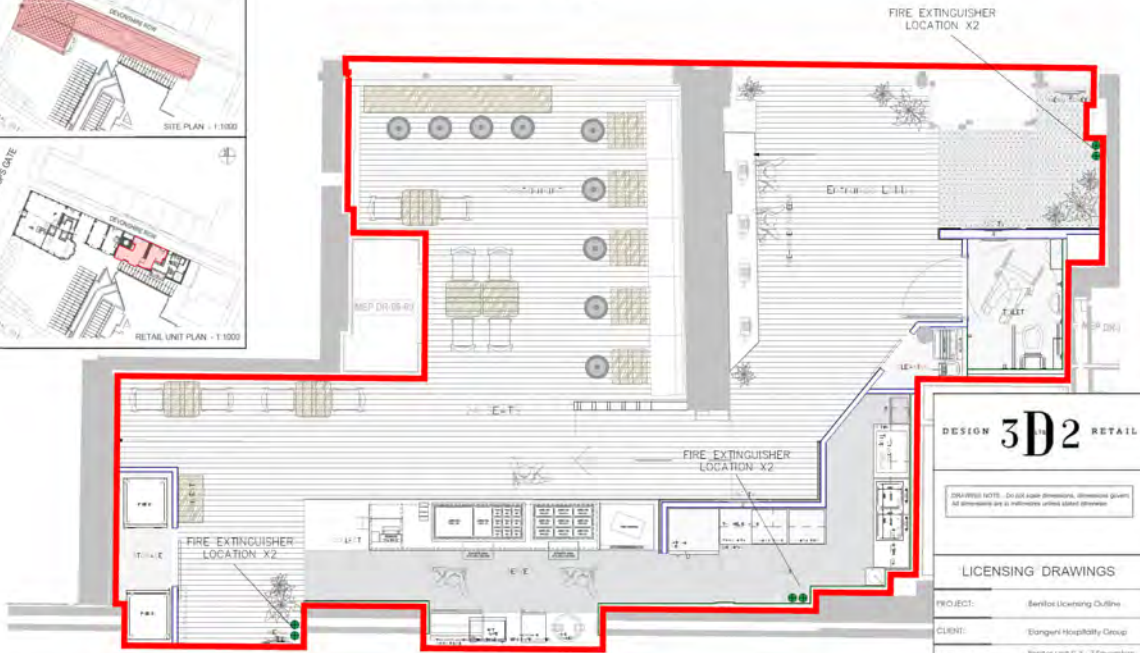

LICENSING DRAWINGS - PROPOSED DESIGN AREA
 PROPOSED PLAN WITH RED LINE - 1:25 @ A1

DESIGN 3D2 RETAIL

3D2 (2020) notes: Do not scale dimensions, dimensions govern. All dimensions are in millimetres unless stated otherwise.

LICENSING DRAWINGS

PROJECT:	Berford Licensing Outline
CLIENT:	Elangeni Hospitality Group
ADDRESS:	Berford Lane C.3 - 7 Devonshire Road, City of London, EC2M 4JQ
DATE:	12/02/23
SCALE:	AS NOTED
Drawn By:	DE