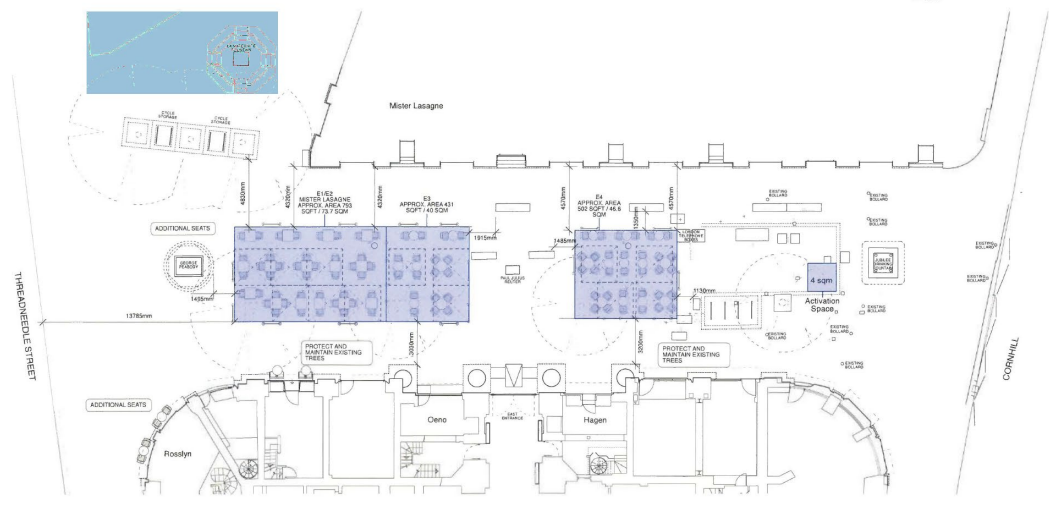

BARCELONETA
LAMPING TABLE
TOP: TRIN
DIA: 1000MM
DIA: 1000MM
DIA: 1000MM

CLIENT
Ardent
PROJECT
Royal Exchange

LEASE		
DRAWING NO: Lanes Updated Licensing Plan		
SCALE 1:200	SIZE A3	PROJECT 3466
DATE 23/08/2024	BY ec	DRAWING NO LA-L103
		REV C